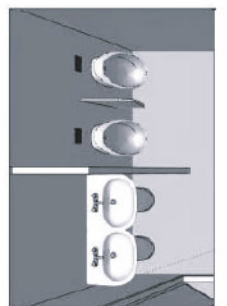

inside Materials